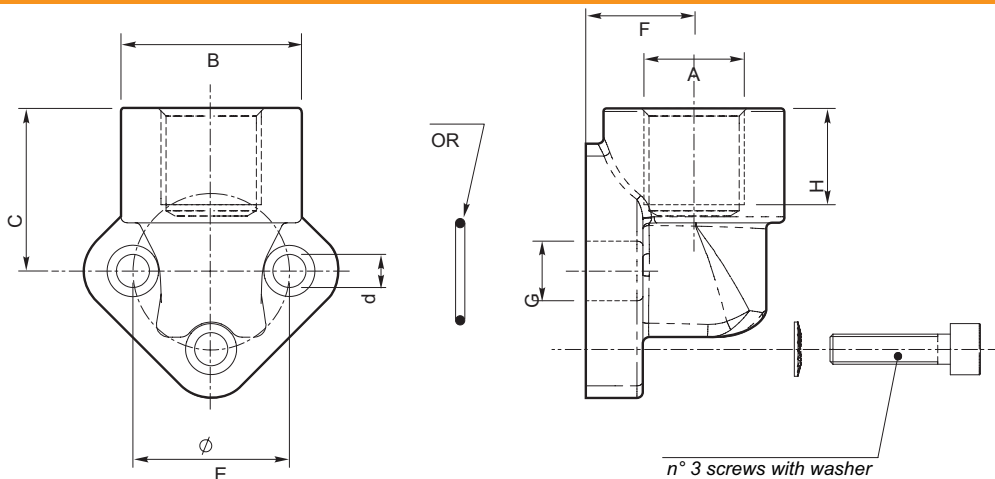

ELBOW CONNECTORS FOR PUMP PORT CONNECTIONS TYPE 'N'

STEEL

Type	A	B	C	d	E	F	G	H	List Price £
FG3826	3/8" BSP	30 (1.181)	27.5 (1.083)	5.5 (0.217)	26 (1.024)	17 (0.669)	11 (0.433)	12 (0.472)	£11.17
FG3830	3/8" BSP	30 (1.181)	27.5 (1.083)	6.5 (0.256)	30 (1.181)	17 (0.669)	12 (0.472)	12 (0.472)	£11.17
FG1230	1/2" BSP	30 (1.181)	27.5 (1.083)	6.5 (0.256)	30 (1.181)	17 (0.669)	12 (0.472)	12 (0.472)	£11.17
FG3440	3/4" BSP	38 (1.496)	36 (1.417)	8.5 (0.335)	40 (1.575)	21 (0.817)	19 (0.748)	16 (0.630)	£14.28
FG151	1" BSP	45 (1.772)	47 (1.850)	10.5 (0.413)	51 (2.008)	26 (1.024)	25 (0.984)	18 (0.709)	£23.12
FG112725	1 1/2" BSP	63 (2.480)	56 (2.205)	13 (0.512)	72.5 (2.854)	34.5 (1.358)	40 (1.575)	24 (0.945)	£52.63