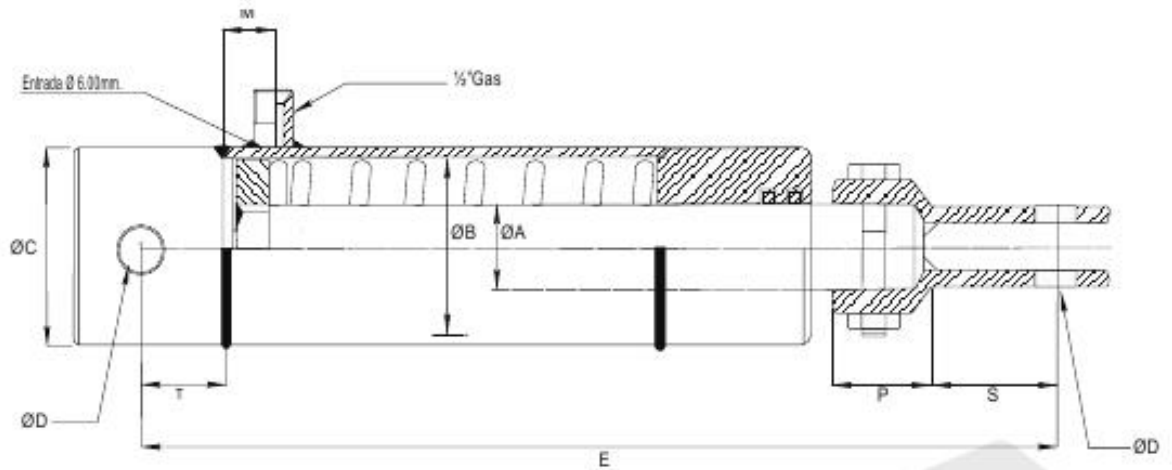

SERIES 700 - BRAKE CYLINDER (SINGLE ACTING)

ORDER CODE	ØA	Z STROKE	E	B	C	D	S	T	M	VOL	WEIGHT
700/010	25	100	240	35	45	12.25	17	15	25	0.12	2.5

SERIES 710 - BRAKE CYLINDER (SINGLE ACTING)

ORDER CODE	ØA	Z STROKE	E	B	C	D	S	T	P	M	VOL	WEIGHT
710/010	25	100	300	35	45	12.25	35	15	15	25	0.12	2.3