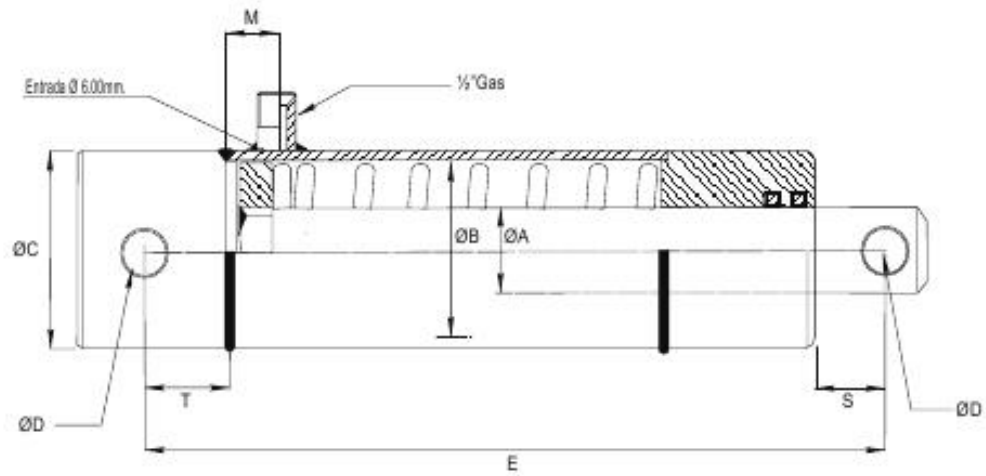

SERIES 700 - BRAKE CYLINDER (SINGLE ACTING)

ORDER CODE	ØA	Z STROKE	E	B	C	D	S	T	M	VOL	WEIGHT
700/010	25	100	240	35	45	12.25	17	15	25	0.12	2.5

SERIES 710 - BRAKE CYLINDER (SINGLE ACTING)

ORDER CODE	ØA	Z STROKE	E	B	C	D	S	T	P	M	VOL	WEIGHT
710/010	25	100	300	35	45	12.25	35	15	15	25	0.12	2.3